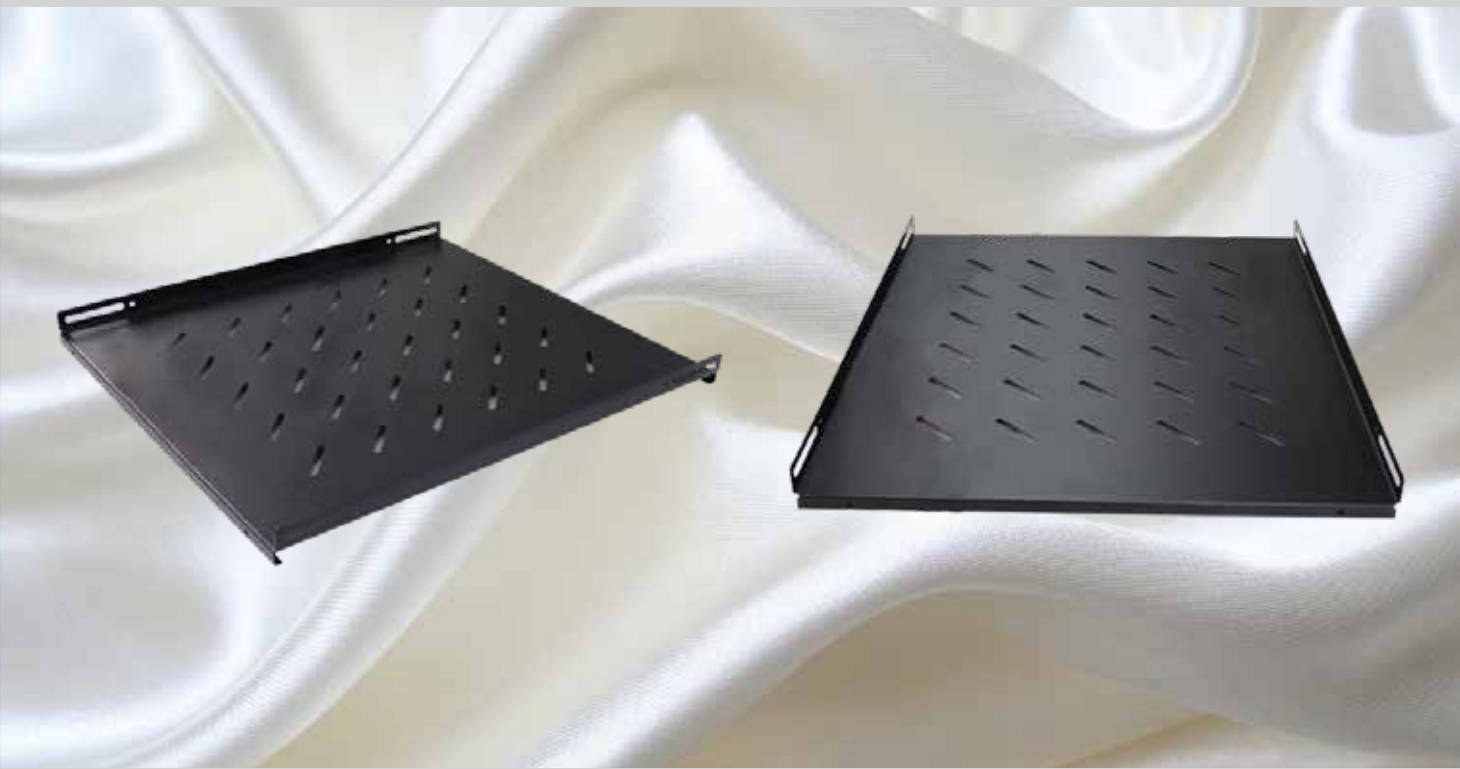

## 19" Fixed Shelf

## 19" Fixed Shelf

4 point fixed shelf with rail installation.

### Specifications

Height	40mm
Depth(mm)	250/350/550/750mm depth rack or customized
Load capacity	~50 kg
Thickness	1.20mm
Material	SPCC cold rolled steel
Surface finish	Powder coated or galvanized
Color	RAL9005(black); RAL7035(grey)